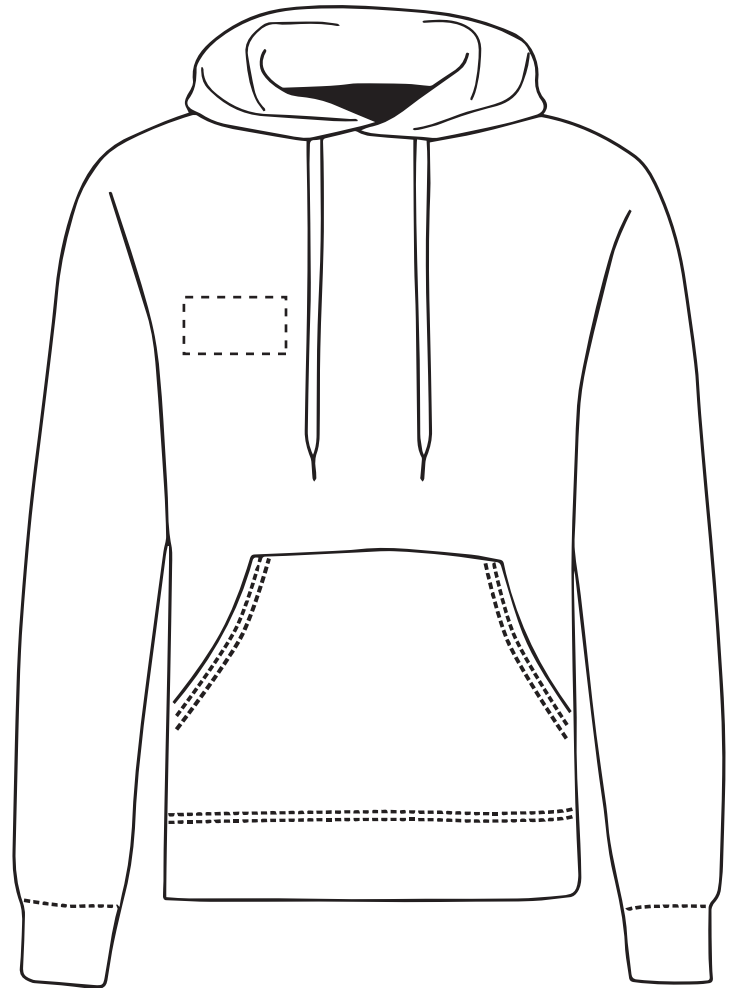

Your Ref:
Our Ref:

Quantity:
Version: 1

Product Code: HF0004
Product Colour: White

PRINTING CONCERNS: PRINT MAY DISCOLOUR

PRODUCT INFO: DUE TO THE NATURE OF THE PRODUCT THE PRINT POSITION MAY VARY BY 2 - 3 MM

PANTONE REFERENCE(S)

The dashed line is to demonstrate print area and will not appear on your printed item

Full colour printing

ARTWORK SCALE 15%