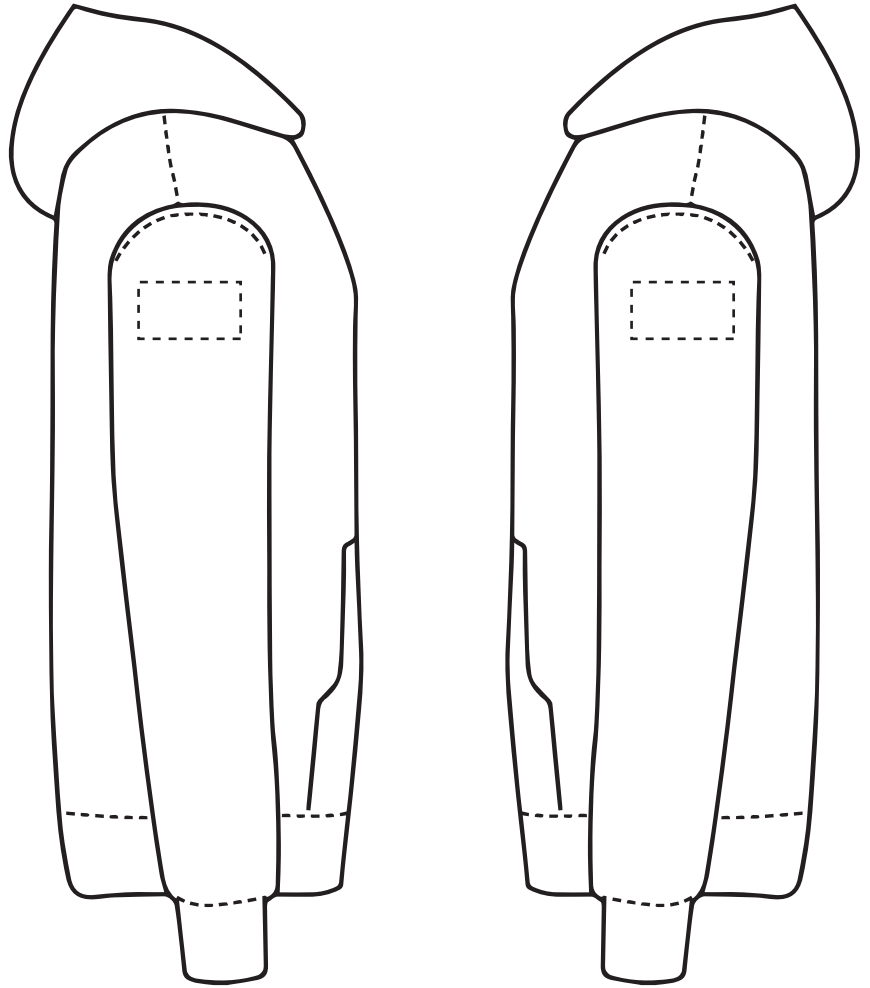

Left Sleeve

Your Ref:	Quantity:	Product Code: HF0004
Our Ref:	Version: 1	Product Colour: White

PRINTING CONCERNS: PRINT MAY DISCOLOUR

PRODUCT INFO: DUE TO THE NATURE OF THE PRODUCT THE PRINT POSITION MAY VARY BY 2 - 3 MM

PANTONE REFERENCE(S)

The dashed line is to demonstrate print area and will not appear on your printed item

Full colour printing

ARTWORK SCALE 15%

Right Sleeve