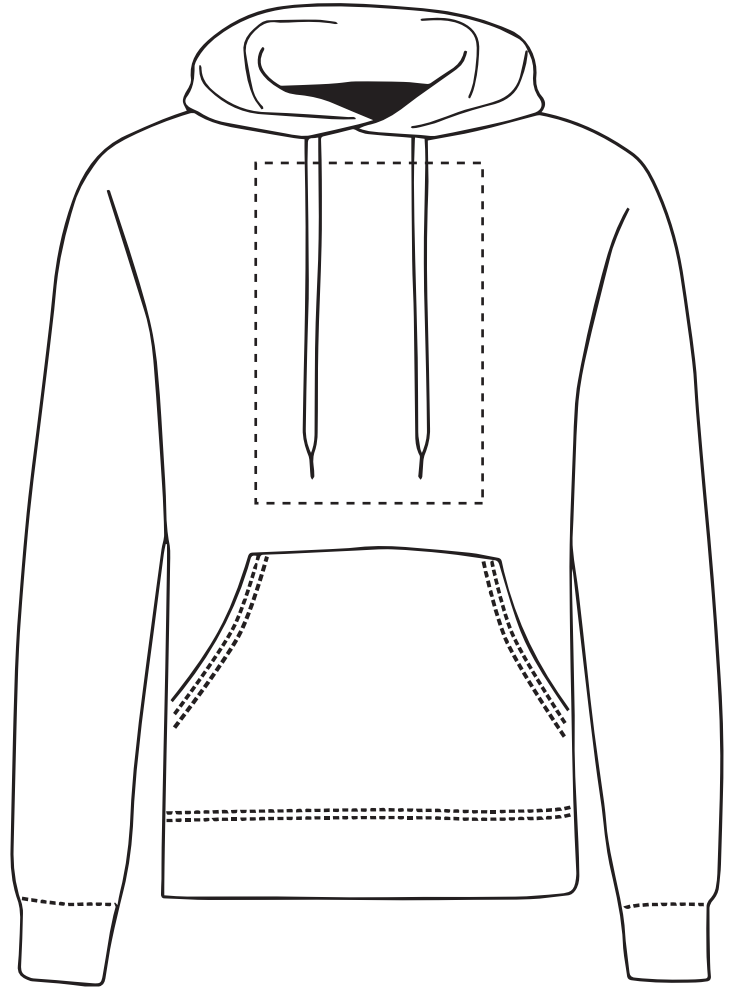

Your Ref:	Quantity:	Product Code: HF0004
Our Ref:	Version: 1	Product Colour: White

PRINTING CONCERNS: PRINT MAY DISCOLOUR

PRODUCT INFO: DUE TO THE NATURE OF THE PRODUCT THE PRINT POSITION MAY VARY BY 2 - 3 MM

PANTONE REFERENCE(S)

The dashed line is to demonstrate print area and will not appear on your printed item

Full colour printing

ARTWORK SCALE 15%