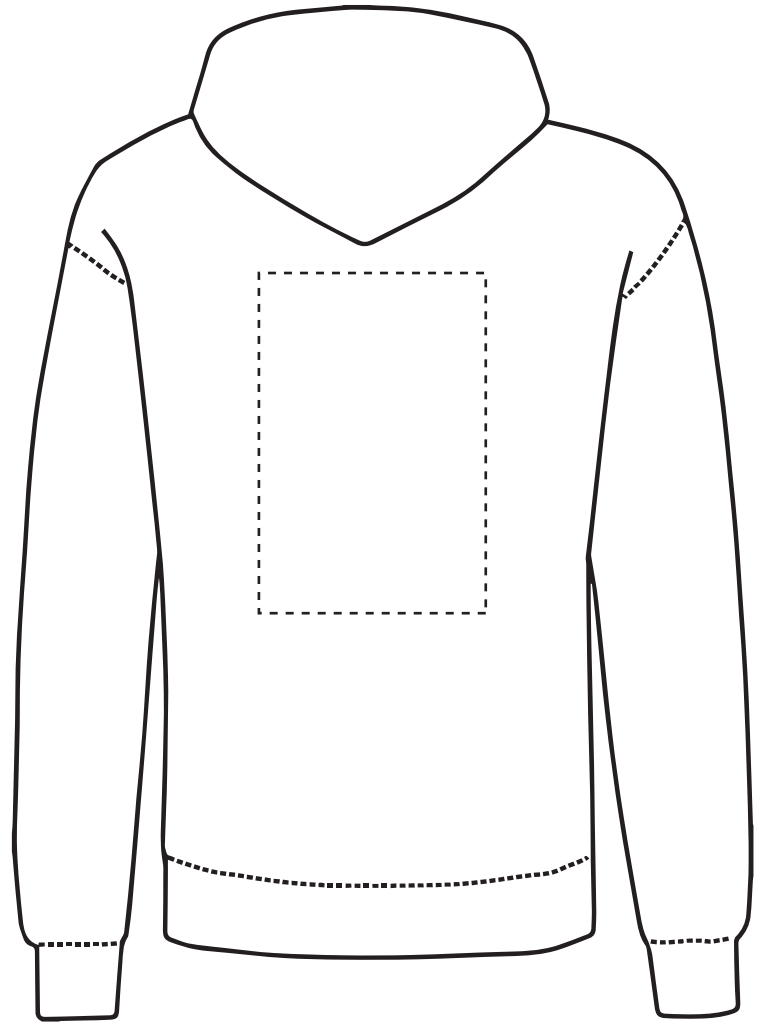

Your Ref:	Quantity:	Product Code: HF0004
Our Ref:	Version: 1	Product Colour: White

PRINTING CONCERNS: PRINT MAY DISCOLOUR

PRODUCT INFO: DUE TO THE NATURE OF THE PRODUCT THE PRINT POSITION MAY VARY BY 2 - 3 MM

PANTONE REFERENCE(S)

The dashed line is to demonstrate print area and will not appear on your printed item

Full colour printing

ARTWORK SCALE 15%

ACTUAL ARTWORK SIZE:

123mm x 123mm