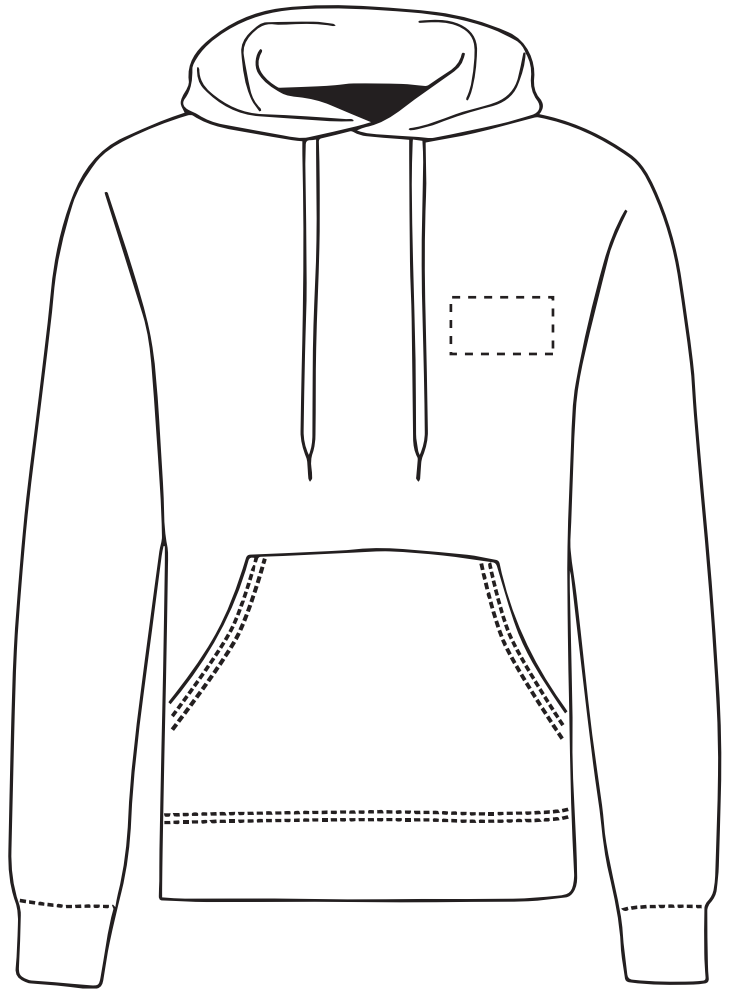

PANTONE REFERENCE(S)

The dashed line is to demonstrate print area and will not appear on your printed item

 Full colour printing

ARTWORK SCALE 15%

Product Image for visualisation
- colours may vary

To proceed, please approve visual via the online system.