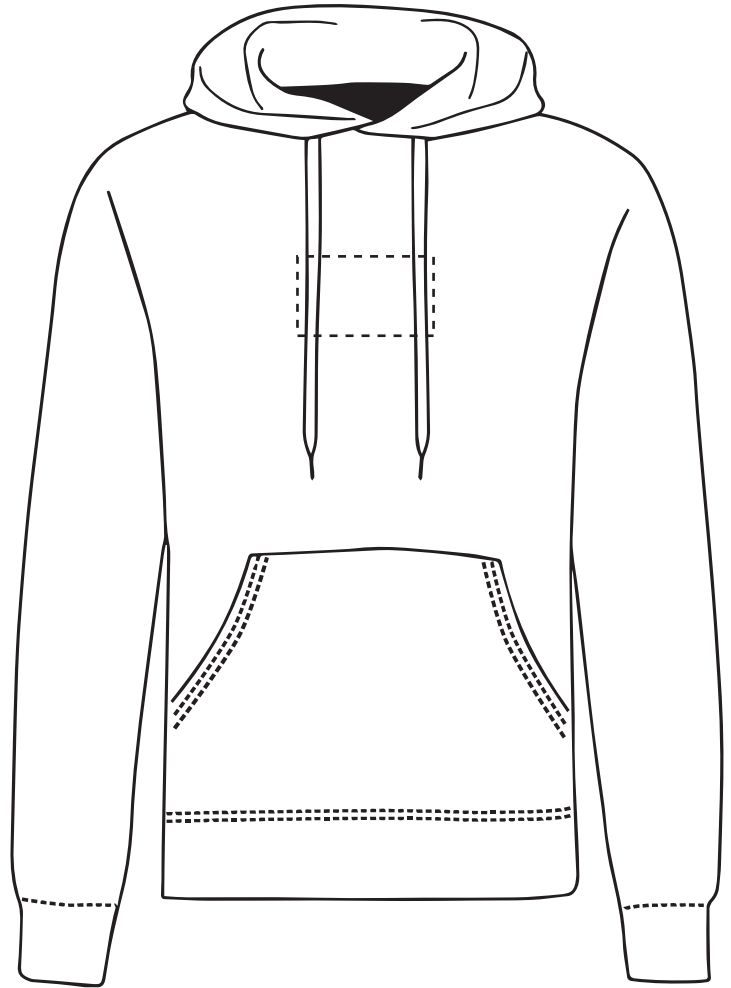

Your Ref:	Quantity:	Product Code: HF0004
Our Ref:	Version: 1	Product Colour: White

PRINTING CONCERNS: PRINT MAY DISCOLOUR

PRODUCT INFO: DUE TO THE NATURE OF THE PRODUCT THE PRINT POSITION MAY VARY BY 2 - 3 MM

PANTONE REFERENCE(S)

The dashed line is to demonstrate print area and will not appear on your printed item

Full colour printing

ARTWORK SCALE 15%