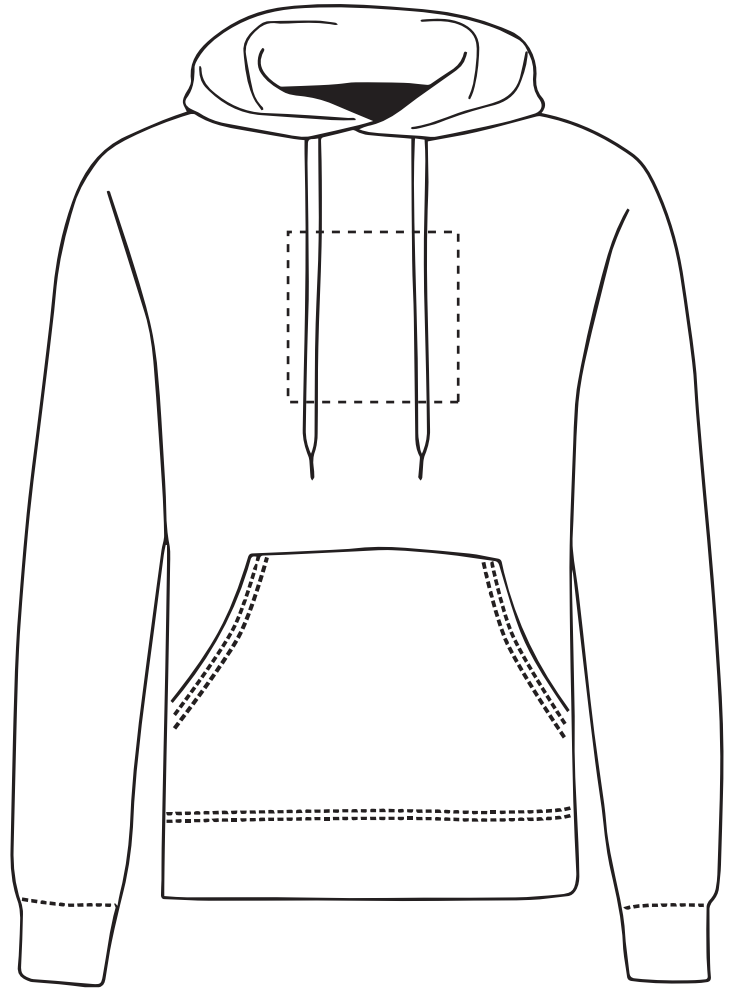

Your Ref:	Quantity:	Product Code: HF0004
Our Ref:	Version: 1	Product Colour: White

PRINTING CONCERNS: PRINT MAY DISCOLOUR

PRODUCT INFO: DUE TO THE NATURE OF THE PRODUCT THE PRINT POSITION MAY VARY BY 2 - 3 MM

PANTONE REFERENCE(S)

The dashed line is to demonstrate print area and will not appear on your printed item

Full colour printing

ARTWORK SCALE 15%